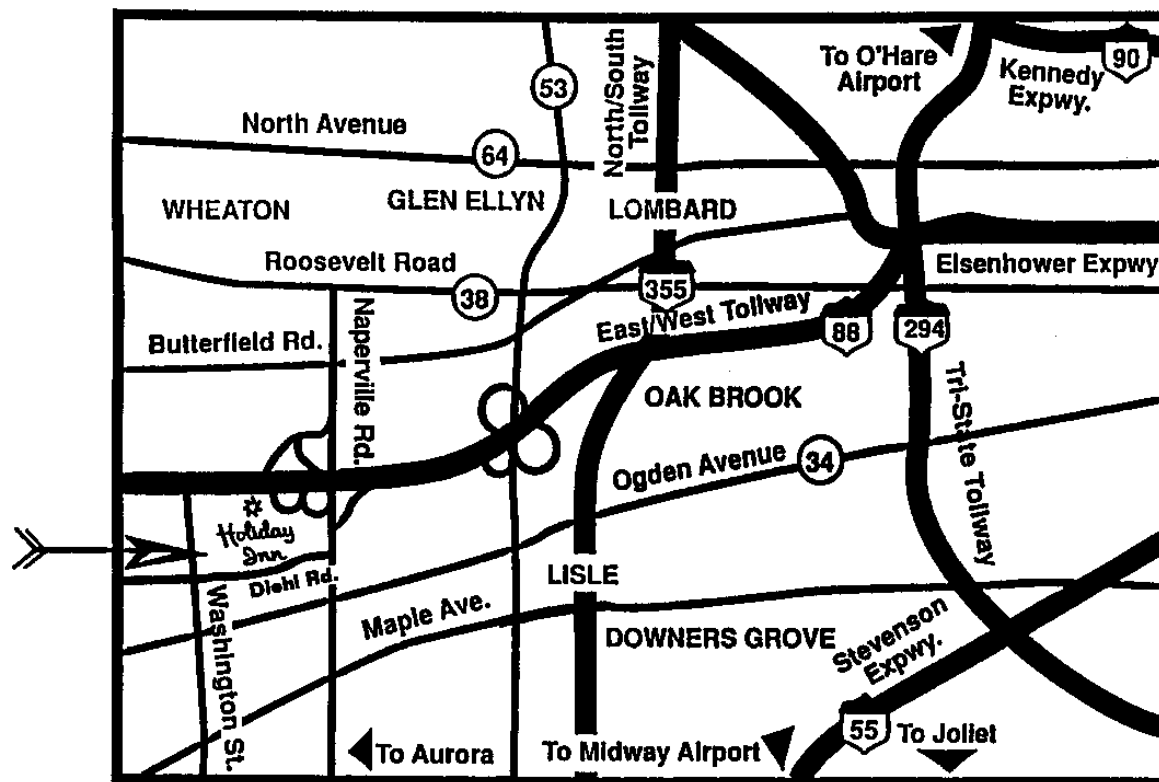

Holiday Inn
SELECT™
HOTEL & CONFERENCE CENTER

LOCATION MAP

1801 N. Naper Blvd. Naperville, IL. 60563 (630) 505-4900

General Directions

From the I-88 Expressway, exit at the Naperville Rd. exit. If you're heading west on I-88, after the exit turn left onto Freedom Drive. Then turn Left at Independence Ave. This will lead you to the hotel.

If you're heading east on I-88, after the exit turn right onto Freedom Drive, then left at Independence Ave.

From Midway

Take Cicero Ave. north to I-55 south. Take I-55 south to I-355 north. Exit I-355 onto I-88 west. Exit I-88 at the Naperville Rd. exit. After exit, turn Left onto Freedom Drive, and then turn Left at Independence Ave. Hotel is just ahead ¼ mile

From O'Hare

Take 190 out of the airport to 294 south. Follow 294 south to I-88 west. Take I-88 west to Naperville Road Exit. After exit turn Left onto Freedom Drive, then left at Independence Ave. This will lead you to the hotel.