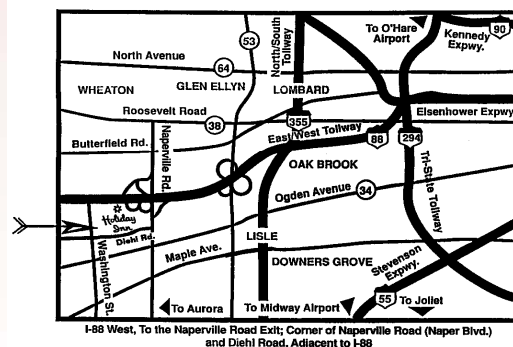

LOCATION MAP

QUESTIONS?

**Contact Michael Bellas
Sales Manager
630-445-6312**

mbellas@NaperSelect.com

**Holiday Inn Select Naperville
1801 N. Naper Blvd. Naperville, IL
630-505-4900**